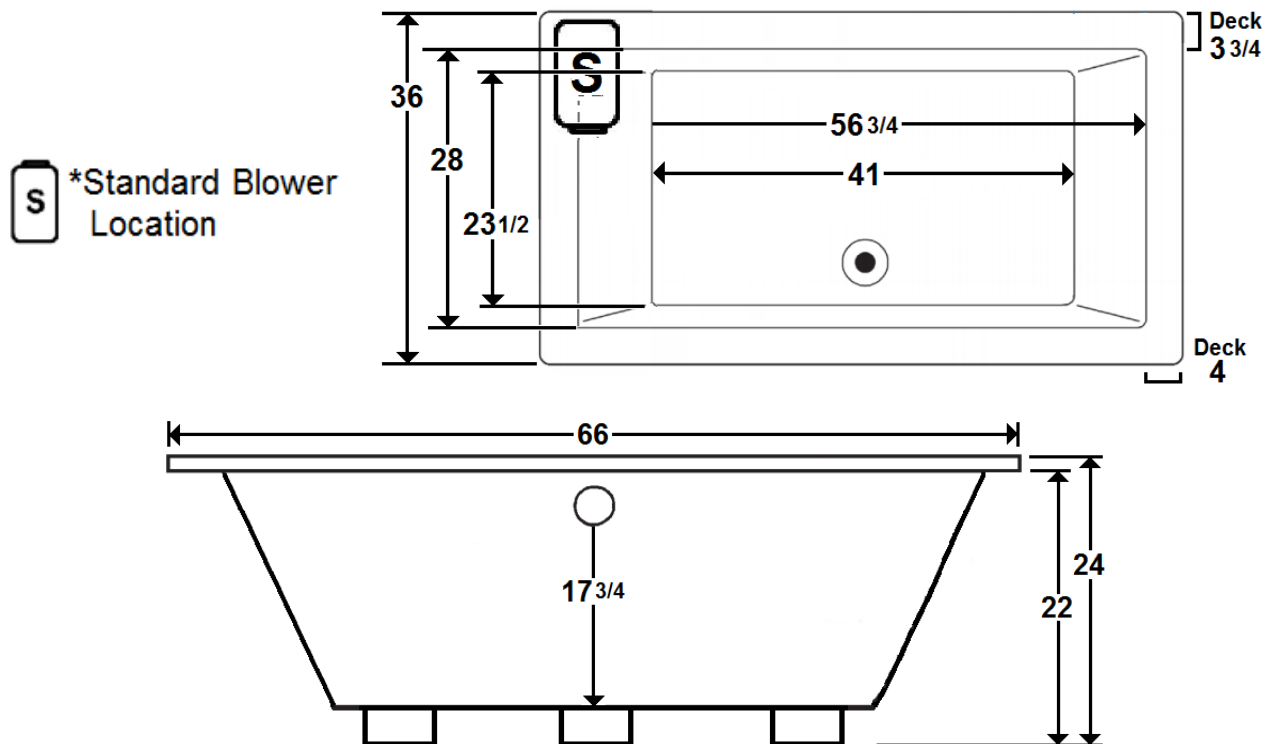

## 66" x 36" Drop-In Acrylic Air Bath

Model Number  
**6636FA064**  
Drop-In Air Bath in White

**\*All dimensions are +/- 1/2" and subject to change without notice\***

### Technical Information

- Weight: 189 lbs.
- Water Depth to Overflow: 17 3/4"
- Water Capacity: 87 gal.
- Sump Dimension: 41" x 23 1/2"